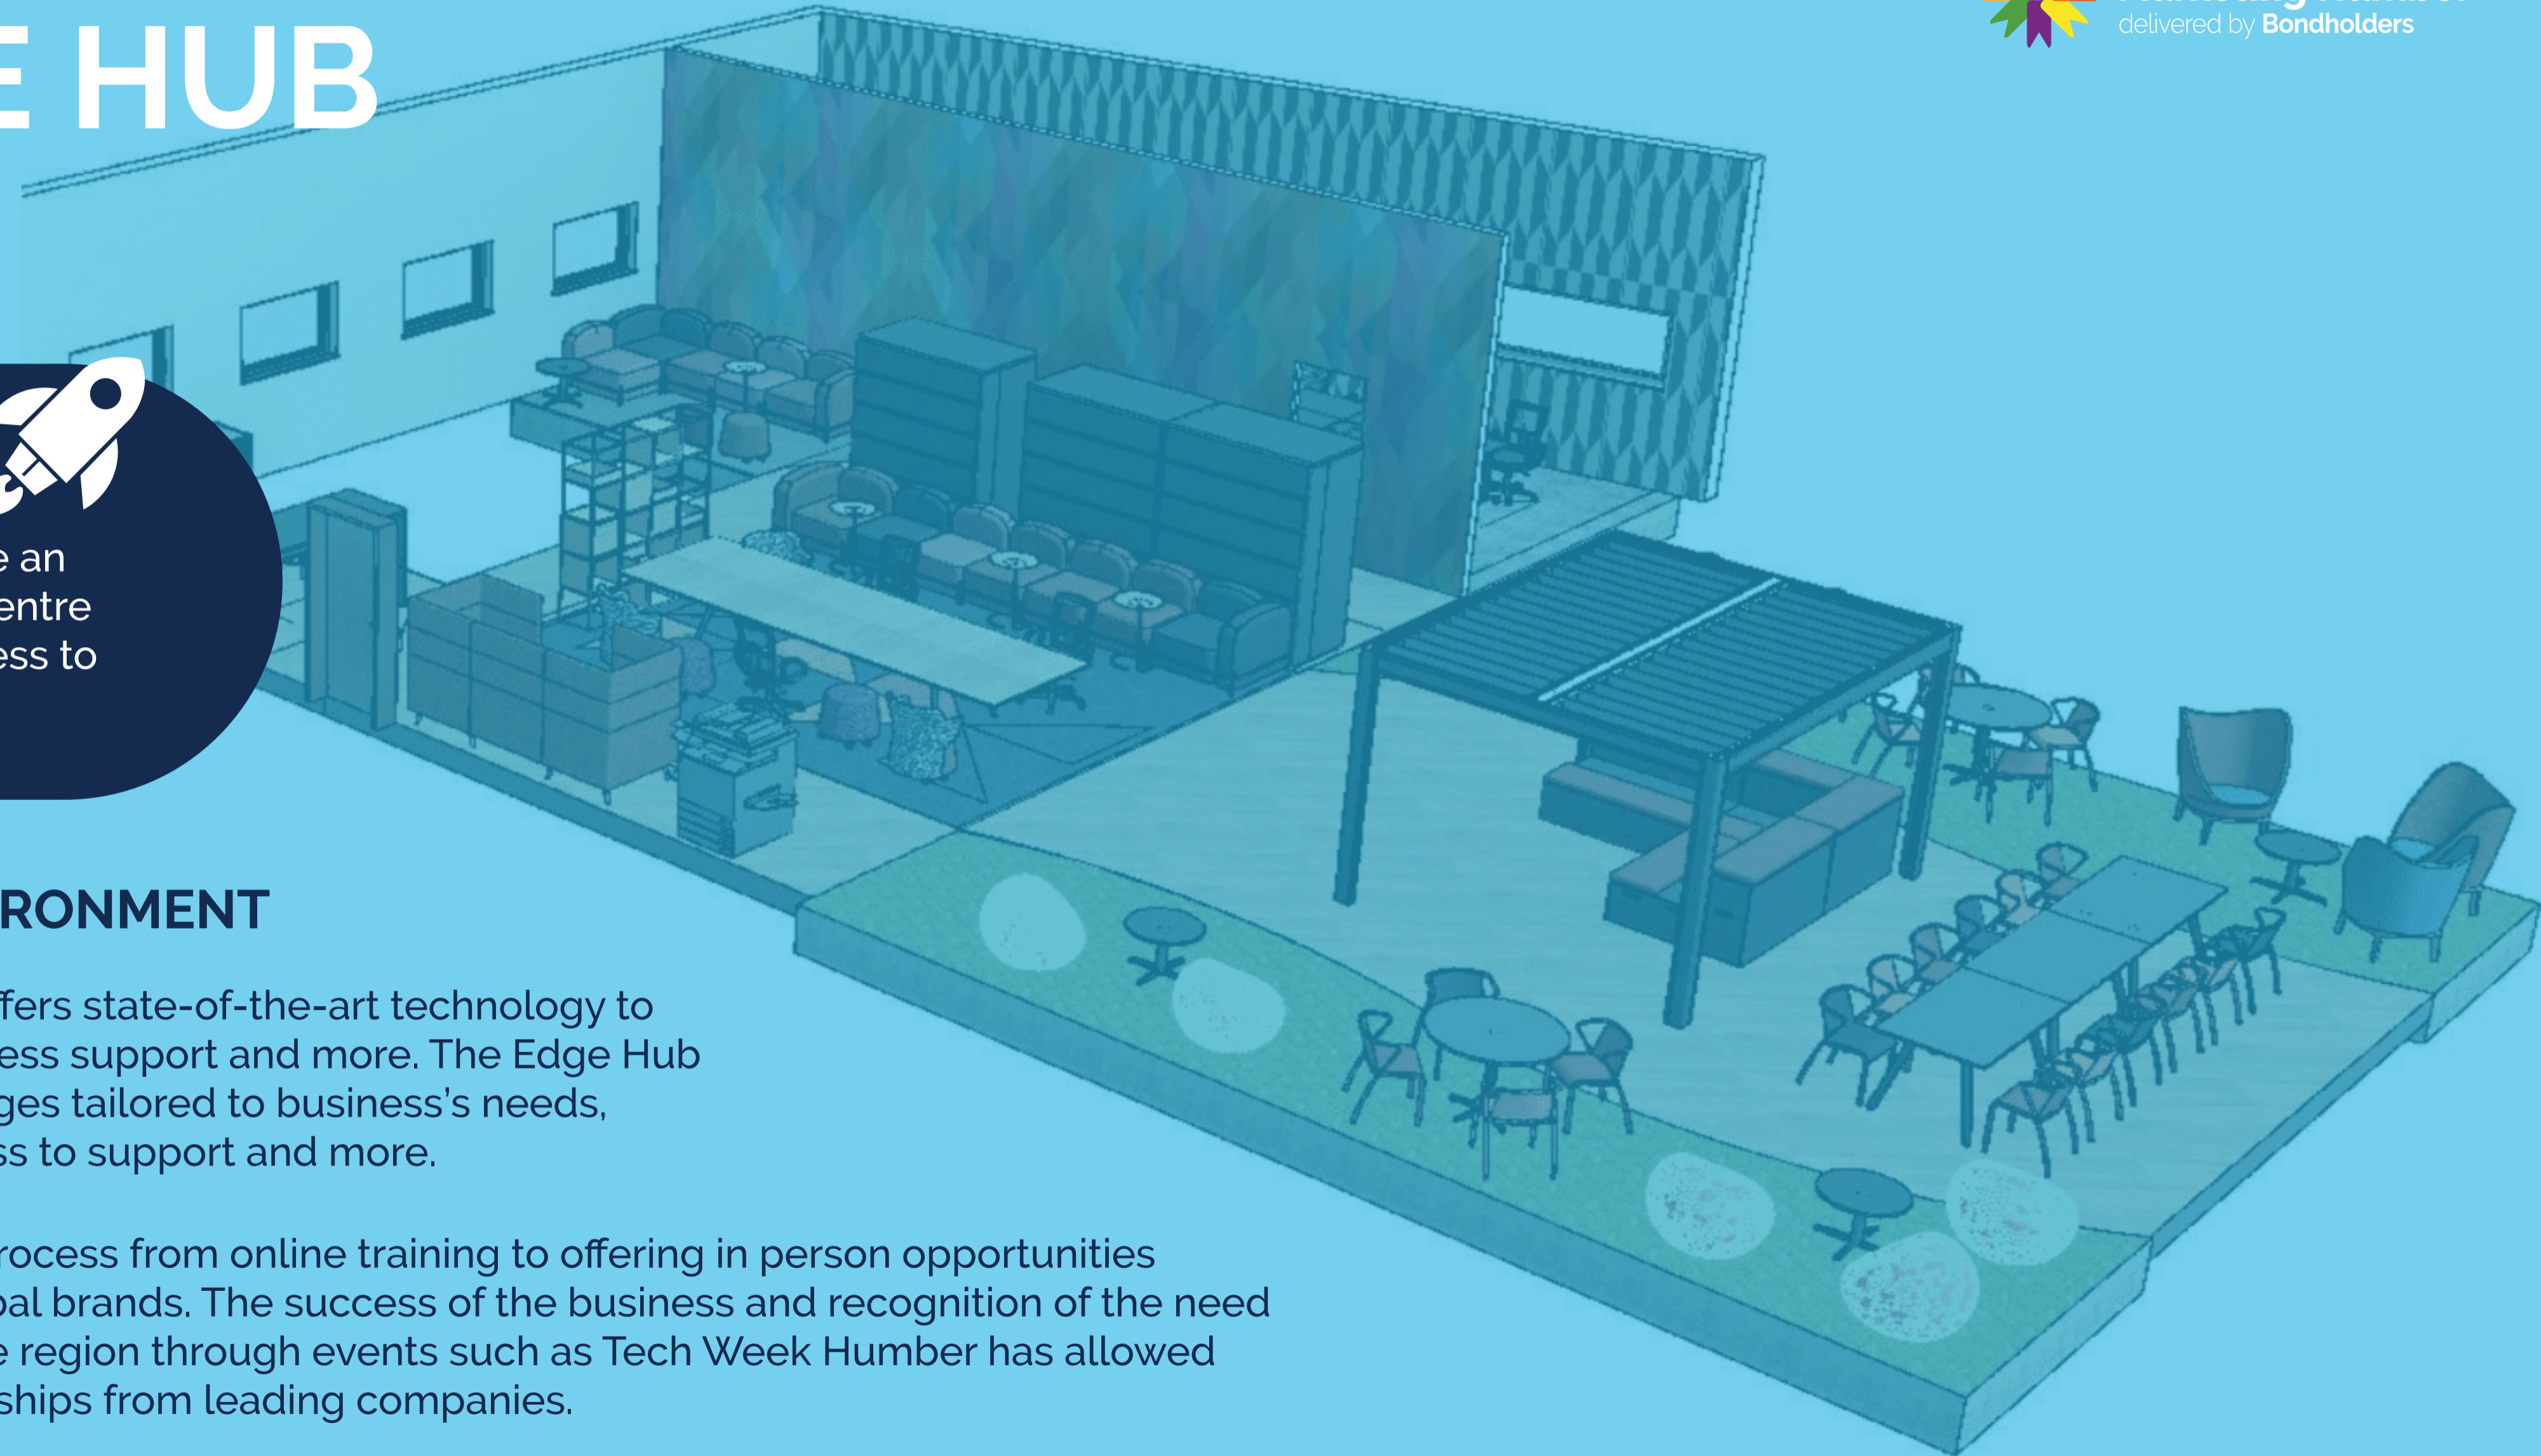

HUMBER SME CASE STUDY

THE EDGE HUB

the-edgehub.co.uk

MISSION

The Edge Hub's mission is to create an inclusive and diverse technology centre revolutionising availability and access to training across the region.

AN AGILE WORKING ENVIRONMENT

Outside of training the Edge Hub offers state-of-the-art technology to deliver events, industry talks, business support and more. The Edge Hub memberships offer bespoke packages tailored to business's needs, amplifying business profiling, access to support and more.

The Edge Hub has developed its process from online training to offering in person opportunities and events in partnership with global brands. The success of the business and recognition of the need for training and development in the region through events such as Tech Week Humber has allowed for substantial growth with partnerships from leading companies.